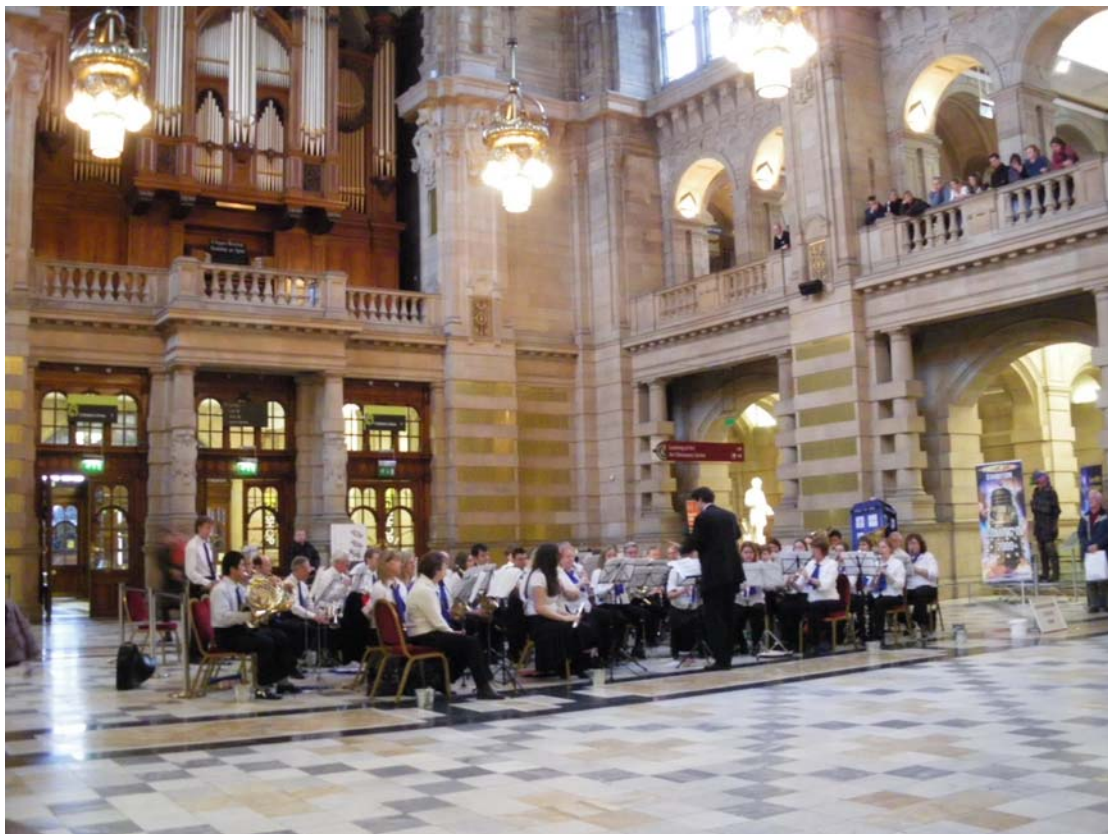

Dunbartonshire Concert Band

13 December 2008 - Kelvingrove Art Gallery Concert

Interesting panorama shot... but not sure why the conductor has three legs.

<http://www.dunbartonshireconcertband.org.uk/>